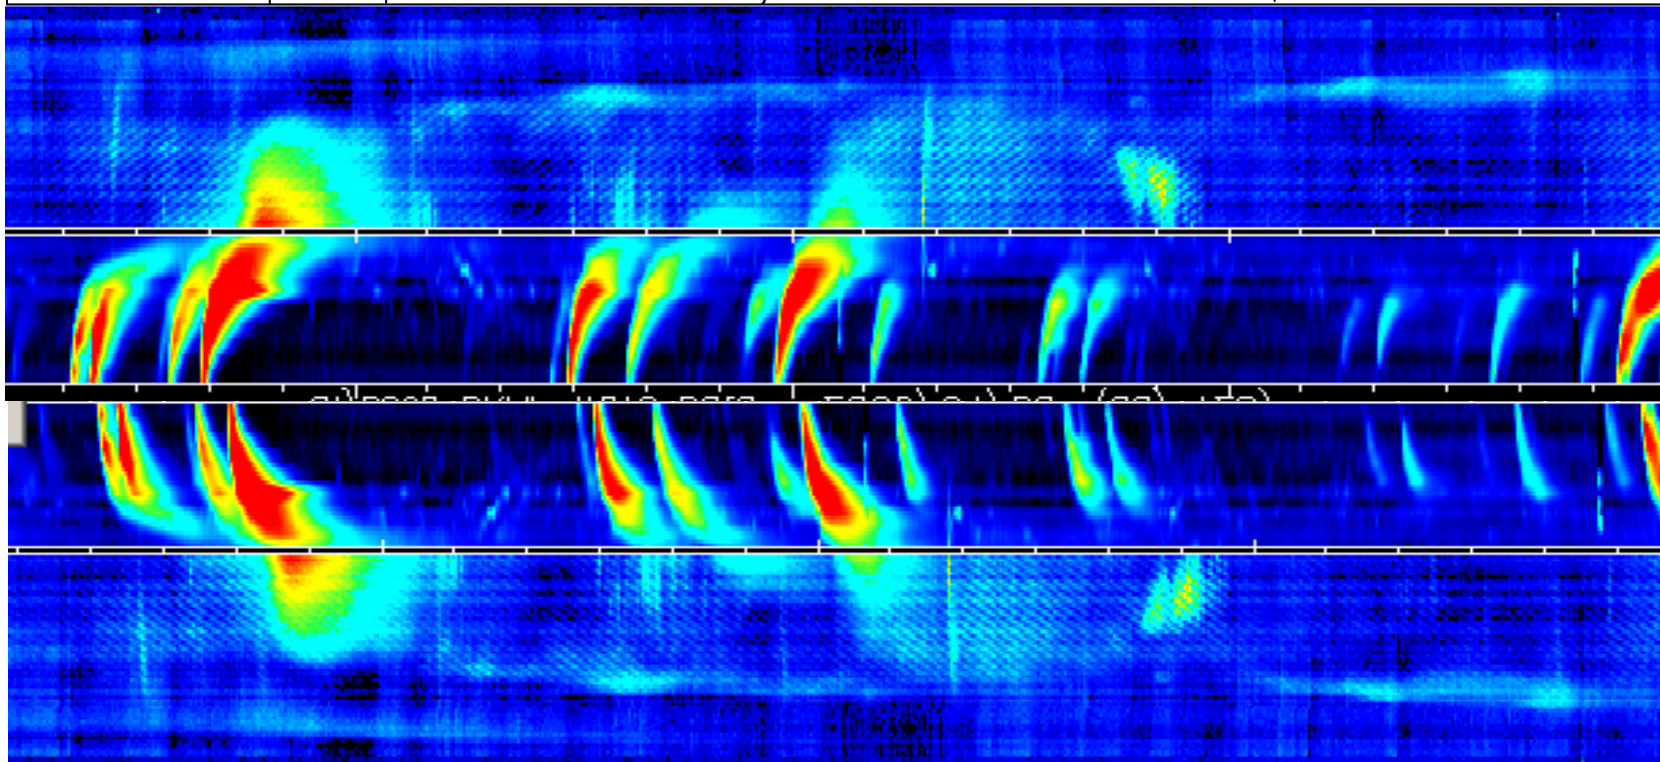

# Data Product possibilities

- Daily summary plots
- 1 minute averages (ASCII)
- 1 minute KPs (CDF)
- Full resolution (CDF) spectra
- 1 minute SWX (CDF)
- Burst episodes
  - TDS
  - LRS

HFR Ant.  
LFR DF.  
Sum

Stereo-A Instrument Modes & Antennas

Stereo-A Mag, Field, Electron Density & Velocity

TDS-A, Format Max

TDS-B, Format Max

Mag Field, Electron Density & Velocity B

HFR Ex.  
LFR Lin.  
Sum

Stereo-B Instrument Modes & Antennas